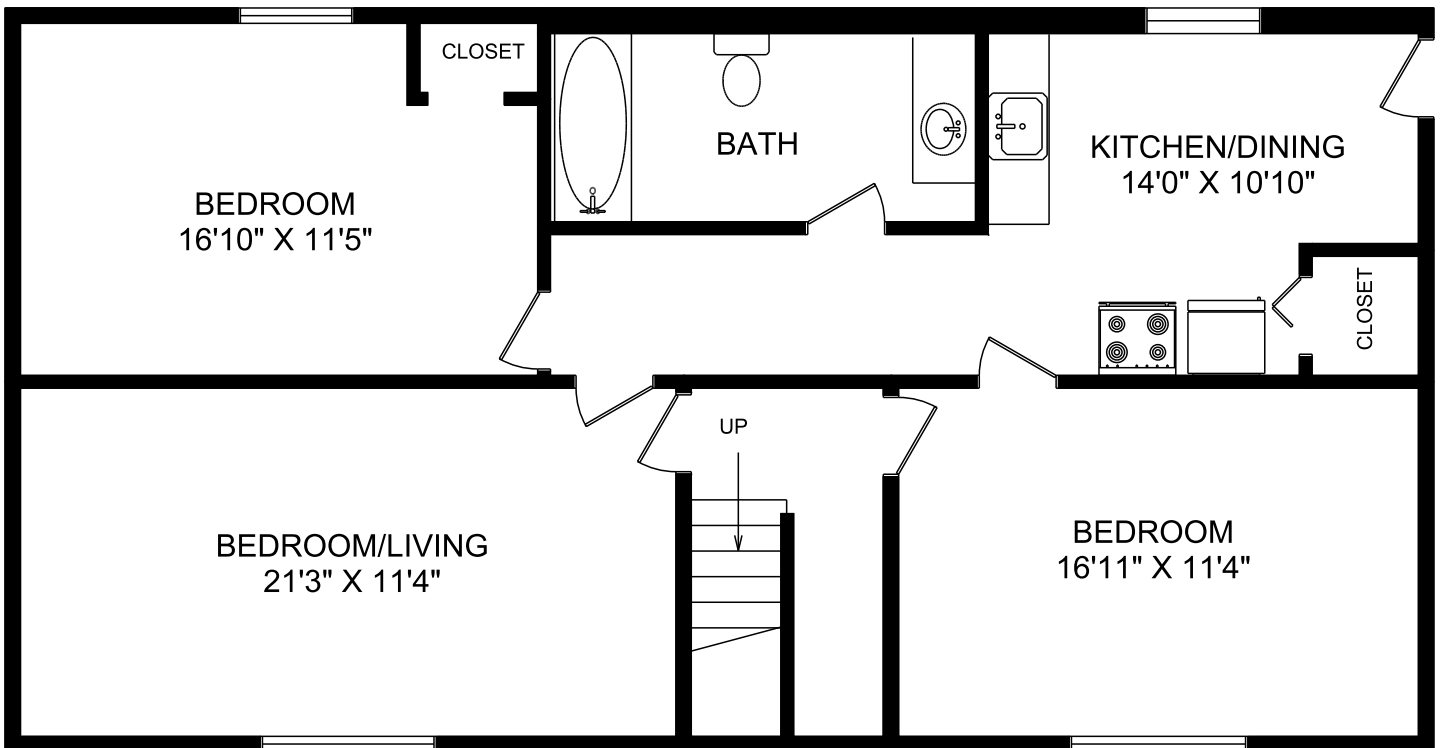

2339 KAMAUREEN PLACE

LOWER FLOOR

	FINISHED SQ.FT.	UNFINISHED SQ.FT.	TOTAL SQ.FT.
MAIN FLOOR	1,194	0	1,194
LOWER FLOOR	1,126	0	1,126
TOTAL	2,320	0	2,320
DECK		361	
MEASURED MAY 21, 2008 NICO BAILLY			

All information furnished regarding this property is from sources deemed reliable but no warranty or representation is made to the accuracy thereof.