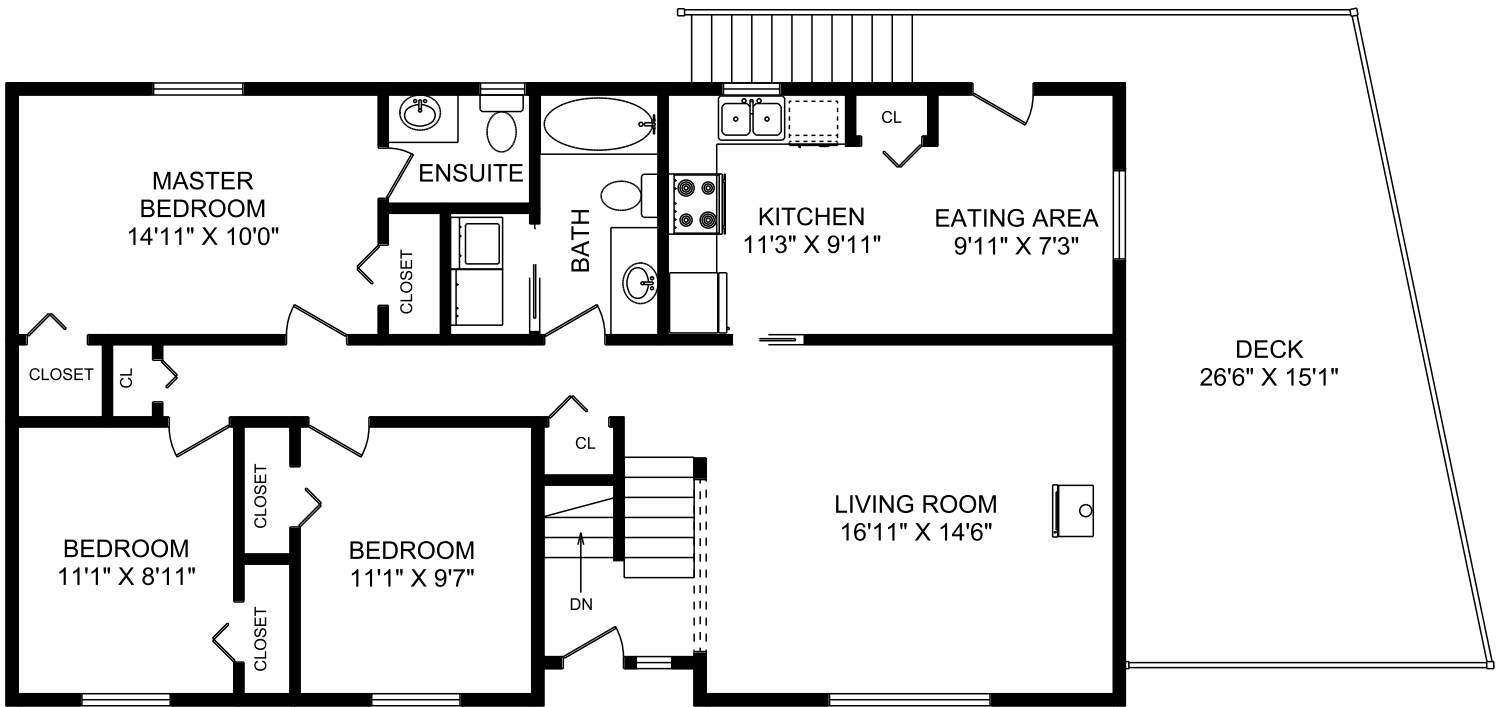

2339 KAMAUREEN PLACE

MAIN FLOOR

	FINISHED SQ.FT.	UNFINISHED SQ.FT.	TOTAL SQ.FT.
MAIN FLOOR	1,194	0	1,194
LOWER FLOOR	1,126	0	1,126
TOTAL	2,320	0	2,320
DECK		361	
MEASURED MAY 21, 2008 NICO BAILLY			

All information furnished regarding this property is from sources deemed reliable but no warranty or representation is made to the accuracy thereof.