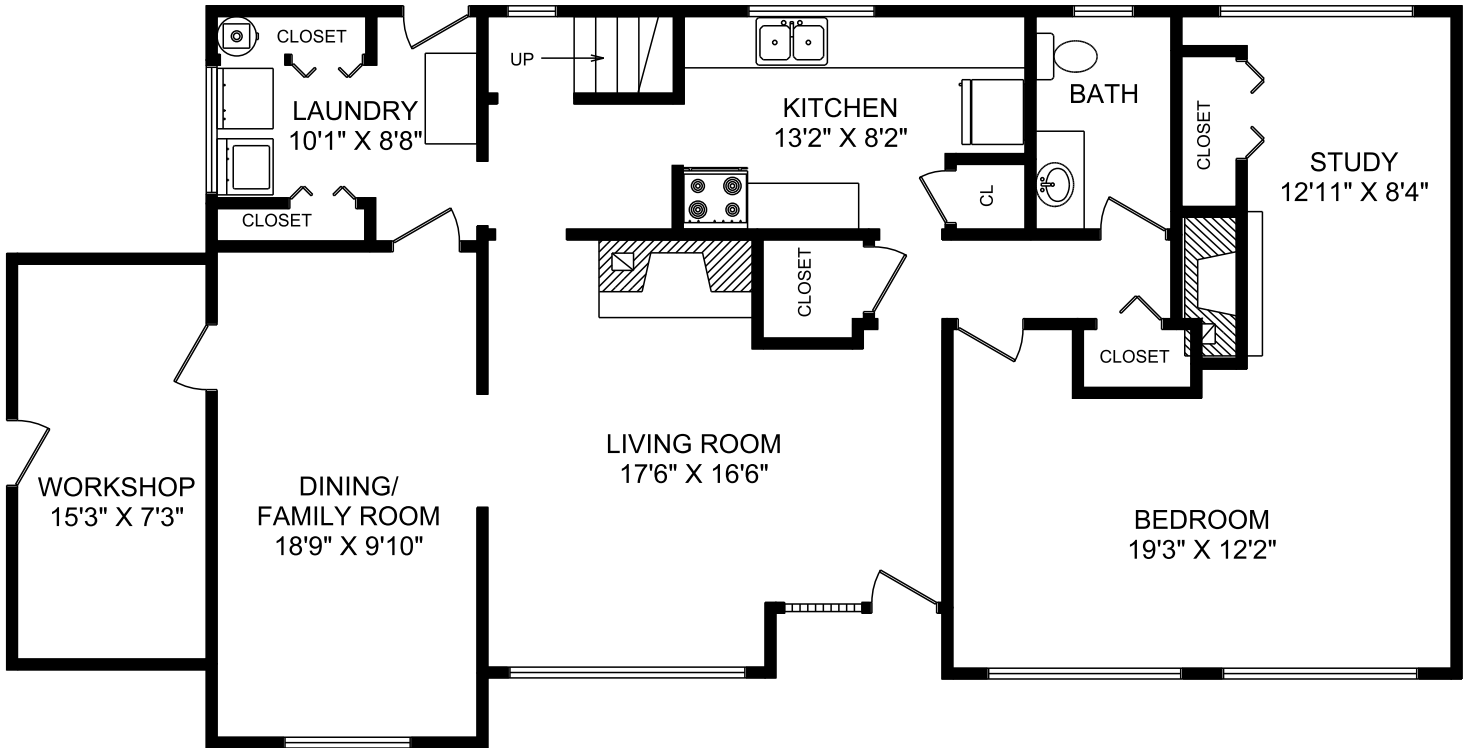

4141 SAN ARDO MAIN FLOOR

	FINISHED SQ.FT.	UNFINISHED SQ.FT.	TOTAL SQ.FT.
MAIN FLOOR	1,397	0	1,397
SECOND FLOOR	664	0	664
TOTAL	2,061	0	2,061
SHED		130	
MEASURED JUNE 3, 2008		NICO BAILLY	

All information furnished regarding this property is from sources deemed reliable but no warranty or representation is made to the accuracy thereof.