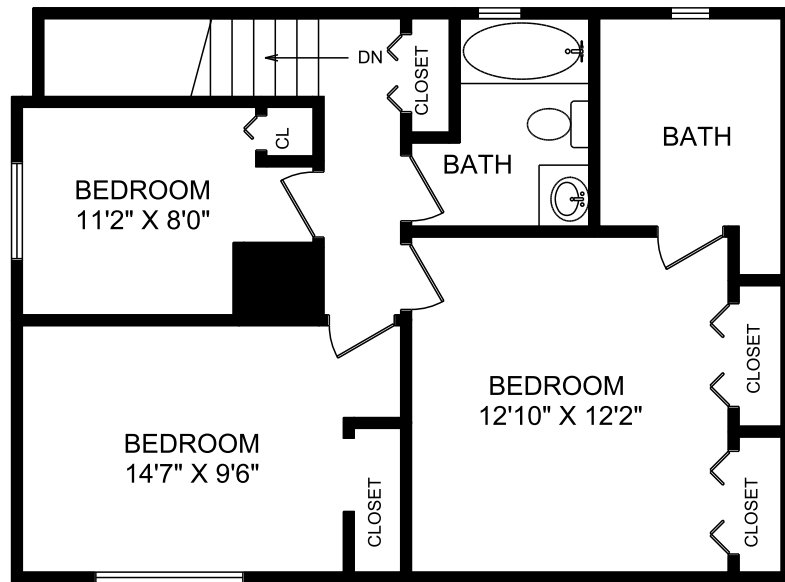

# 4141 SAN ARDO SECOND FLOOR

	FINISHED SQ.FT.	UNFINISHED SQ.FT.	TOTAL SQ.FT.
MAIN FLOOR	1,397	0	1,397
SECOND FLOOR	664	0	664
TOTAL	2,061	0	2,061
SHED		130	
MEASURED JUNE 3, 2008		NICO BAILLY	

All information furnished regarding this property is from sources deemed reliable but no warranty or representation is made to the accuracy thereof.