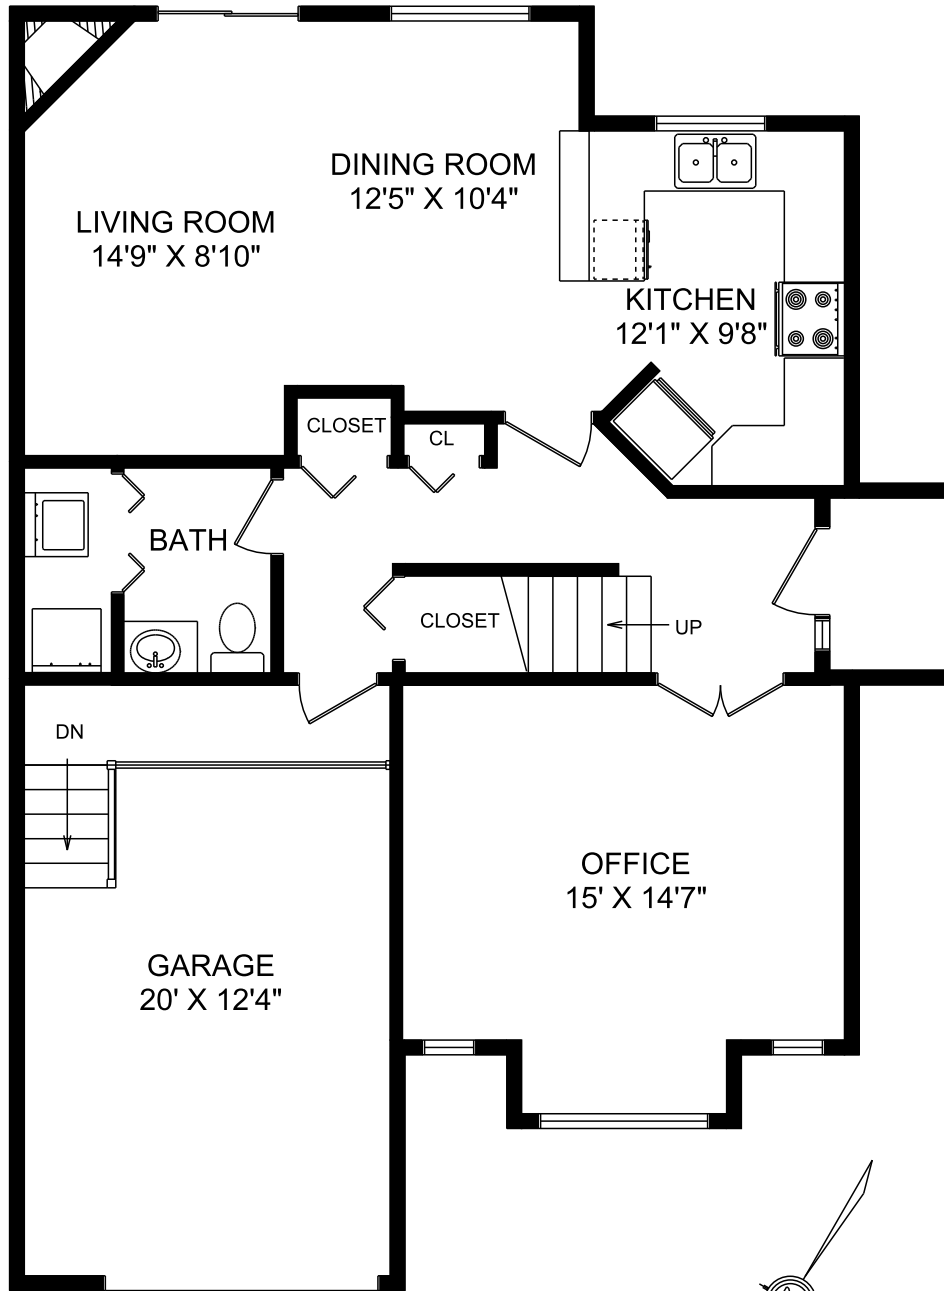

## MAIN FLOOR

	FINISHED SQ.FT.	UNFINISHED SQ.FT.	TOTAL SQ.FT.
MAIN FLOOR	845	0	845
SECOND FLOOR	732	0	732
<b>TOTAL</b>	<b>1,577</b>	<b>0</b>	<b>1,577</b>
GARAGE		269	
MEASURED JUNE 25, 2008 ERIC WATTERS			