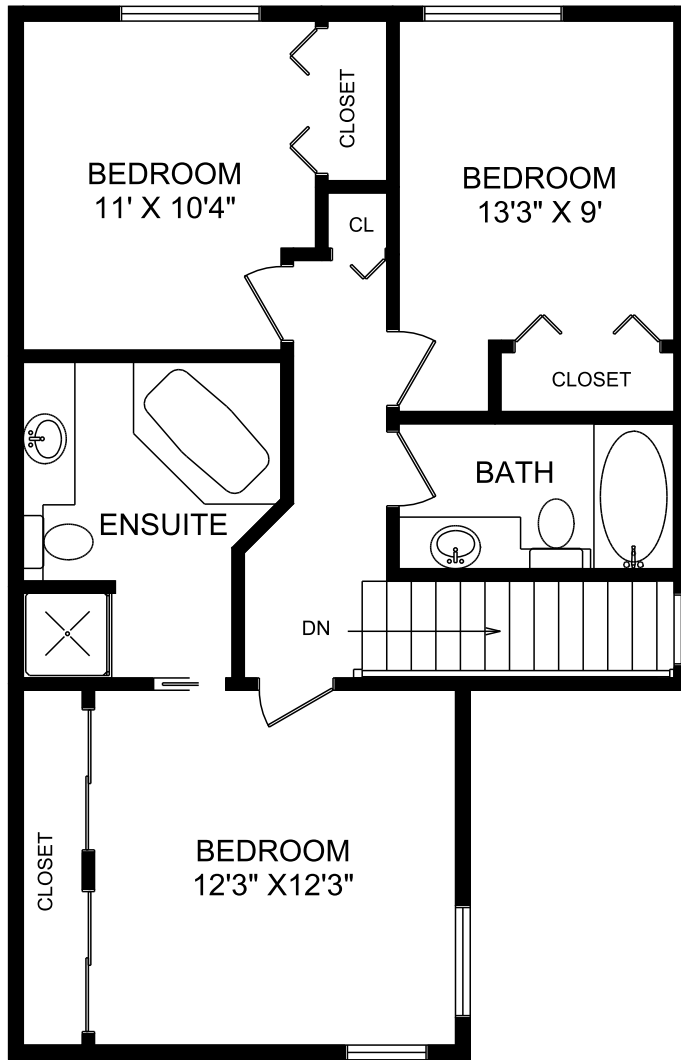

6587 HELGESON ROAD SECOND FLOOR

	FINISHED SQ.FT.	UNFINISHED SQ.FT.	TOTAL SQ.FT.
MAIN FLOOR	845	0	845
SECOND FLOOR	732	0	732
TOTAL	1,577	0	1,577
GARAGE		269	
MEASURED JUNE 25, 2008 ERIC WATTERS			

0 5
FEET