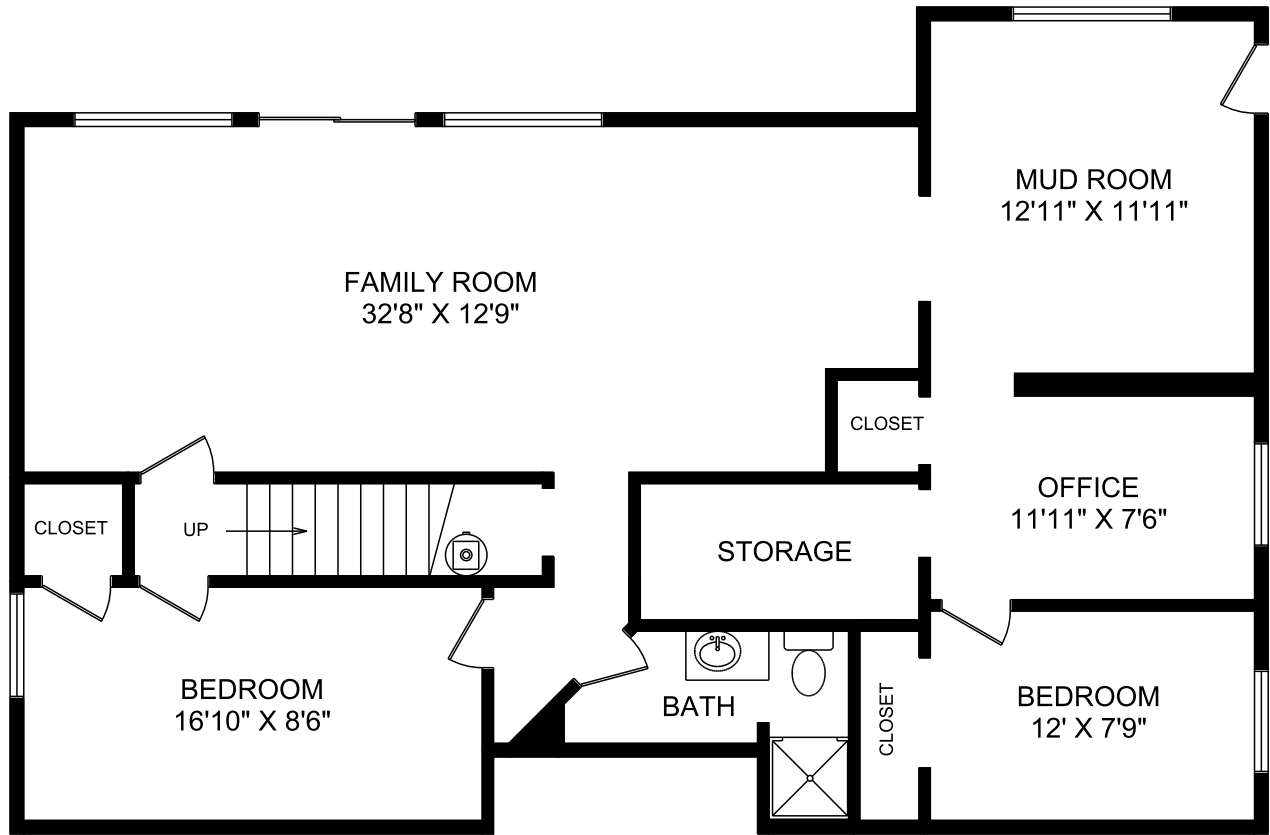

# 2454 MOUNTAIN HEIGHTS

## LOWER FLOOR

	FINISHED SQ.FT.	UNFINISHED SQ.FT.	TOTAL SQ.FT.
MAIN FLOOR	1,280	0	1,280
LOWER FLOOR	1,240	0	1,240
TOTAL	2,520	0	2,520
GARAGE		438	
MEASURED JULY 14, 2008		ERIC WATTERS	

All information furnished regarding this property is from sources deemed reliable but no warranty or representation is made to the accuracy thereof.