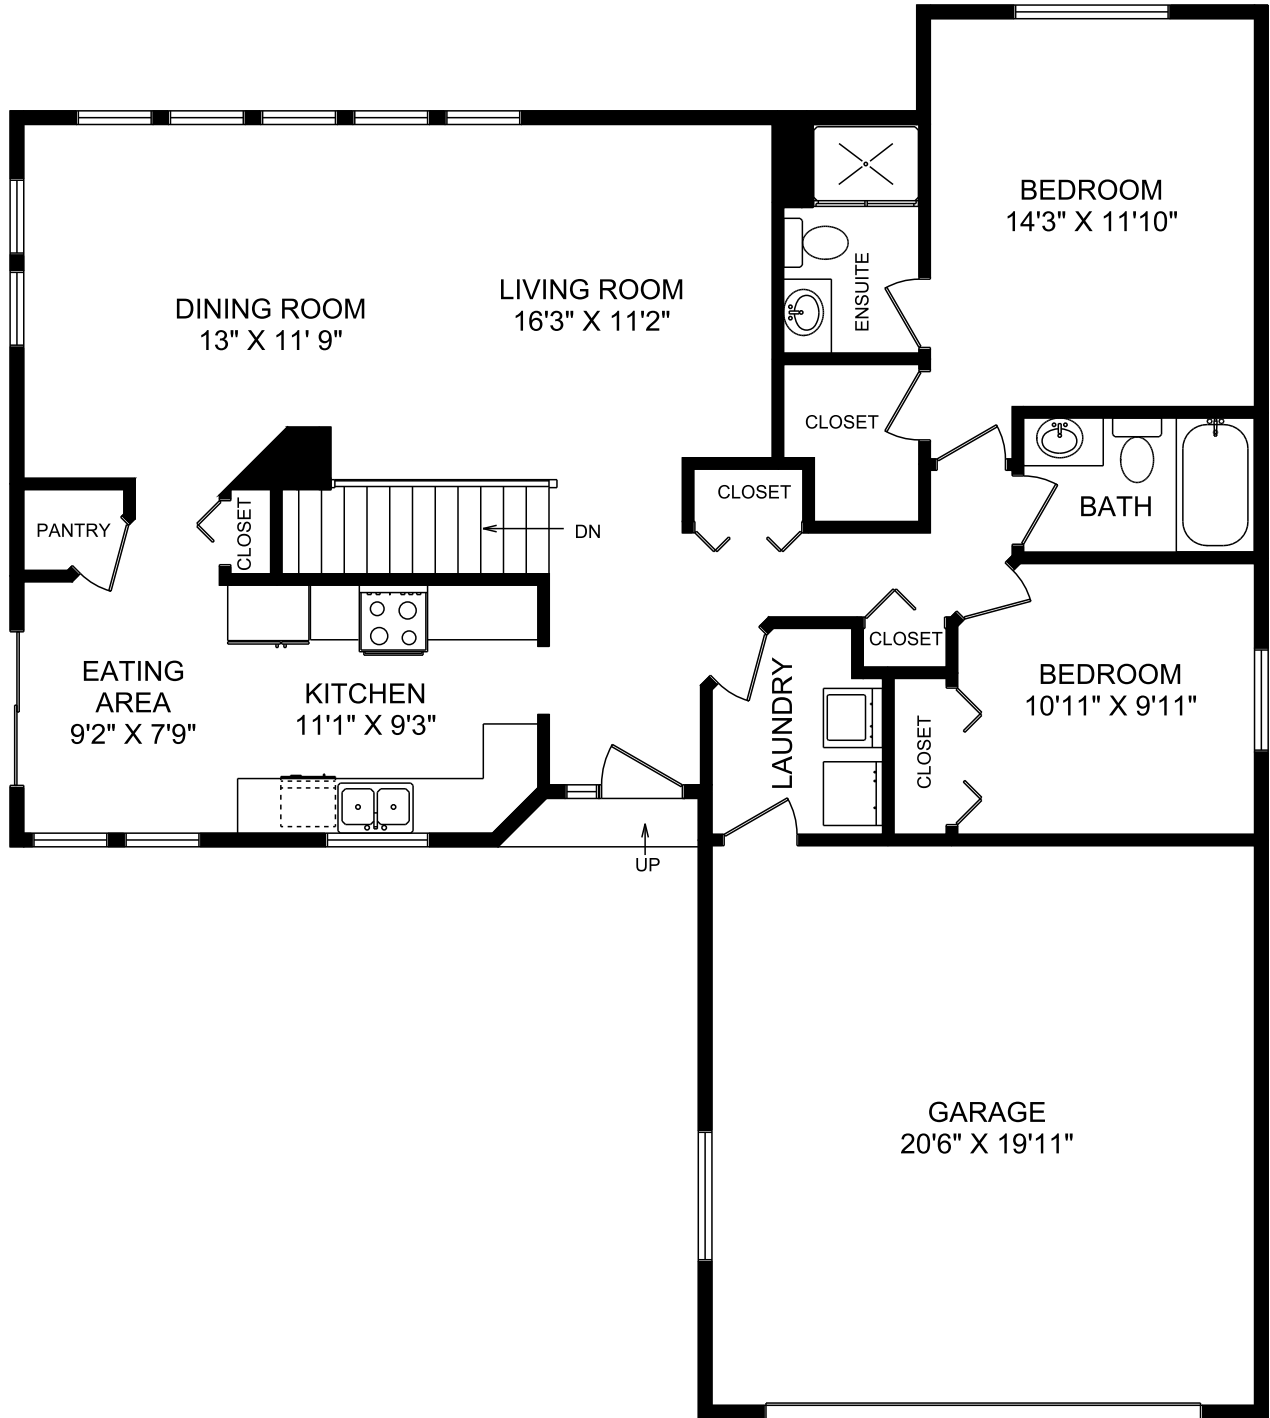

2454 MOUNTAIN HEIGHTS

MAIN FLOOR

	FINISHED SQ.FT.	UNFINISHED SQ.FT.	TOTAL SQ.FT.
MAIN FLOOR	1,280	0	1,280
LOWER FLOOR	1,240	0	1,240
TOTAL	2,520	0	2,520
GARAGE		438	
MEASURED JULY 14, 2008		ERIC WATTERS	