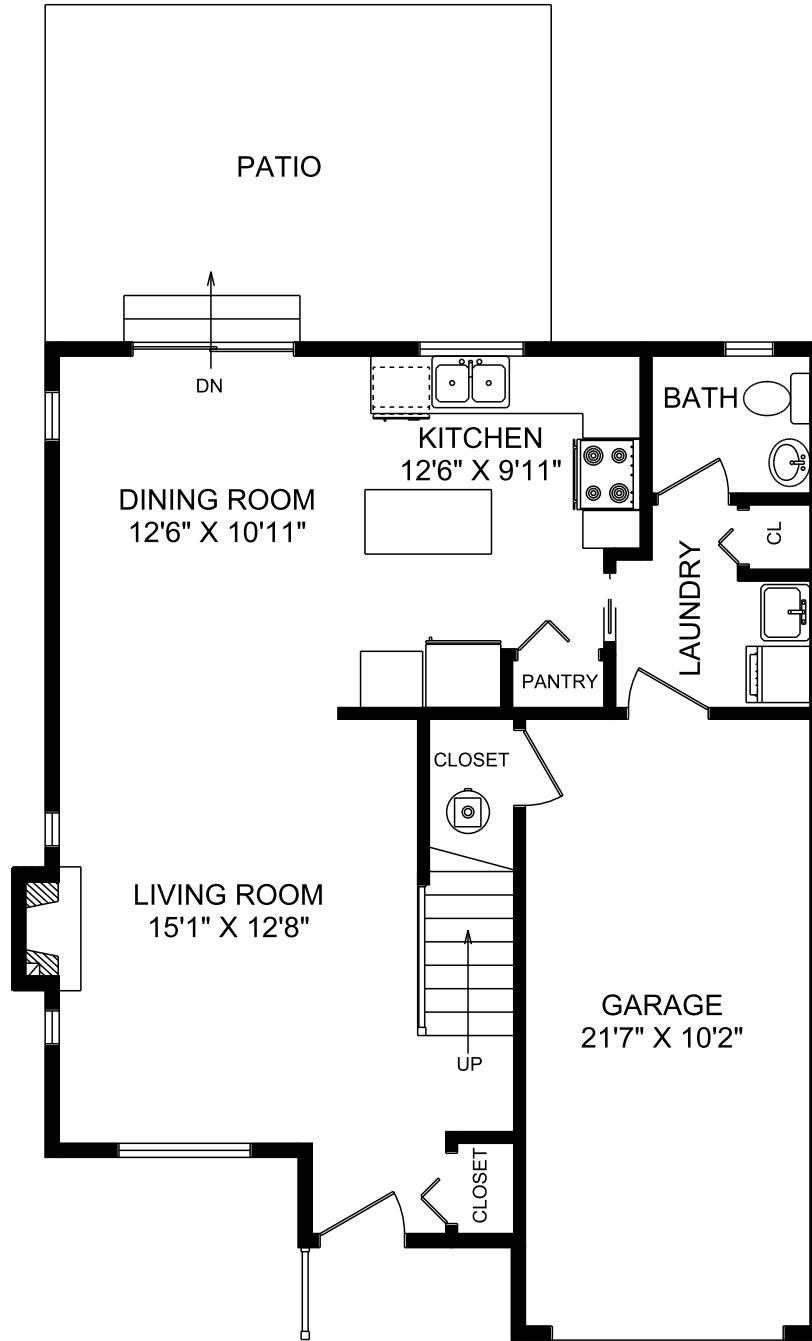

# 109-1945 MAPLE AVE MAIN FLOOR

	FINISHED SQ.FT.	UNFINISHED SQ.FT.	TOTAL SQ.FT.
MAIN FLOOR	669	0	669
LOWER FLOOR	737	48	785
TOTAL	1,406	48	1,454
PATIO		222	
GARAGE		236	
MEASURED JULY 16, 2008 ERIC WATTERS			