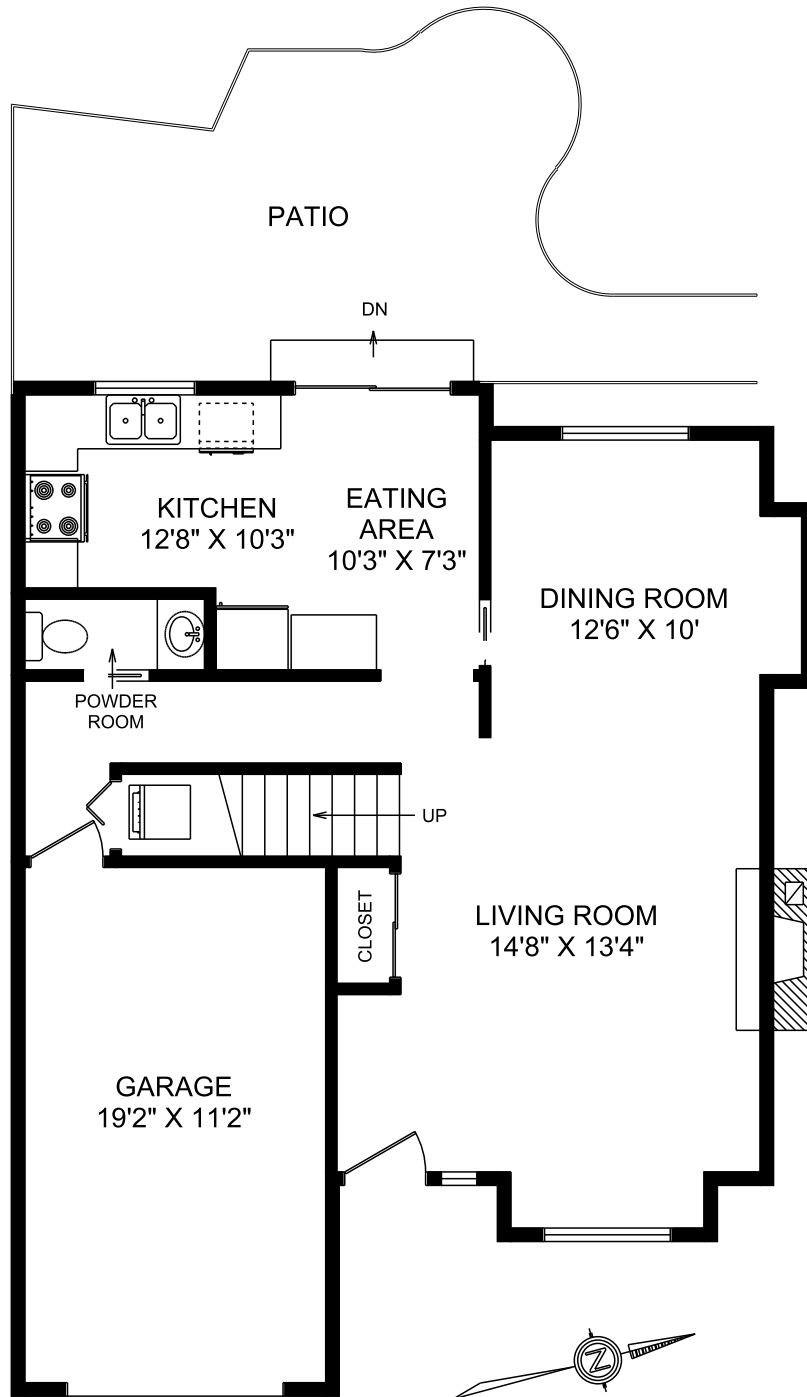

368 POOLEY PLACE MAIN FLOOR

| | FINISHED SQ.FT. | UNFINISHED SQ.FT. | TOTAL SQ.FT. |
|-----------------------------------|--------------------|----------------------|-----------------|
| MAIN FLOOR | 717 | 0 | 717 |
| SECOND FLOOR | 854 | 0 | 854 |
| TOTAL | 1,571 | 0 | 1,571 |
| PATIO | | 243 | |
| GARAGE | | 233 | |
| MEASURED AUG 7, 2008 ERIC WATTERS | | | |