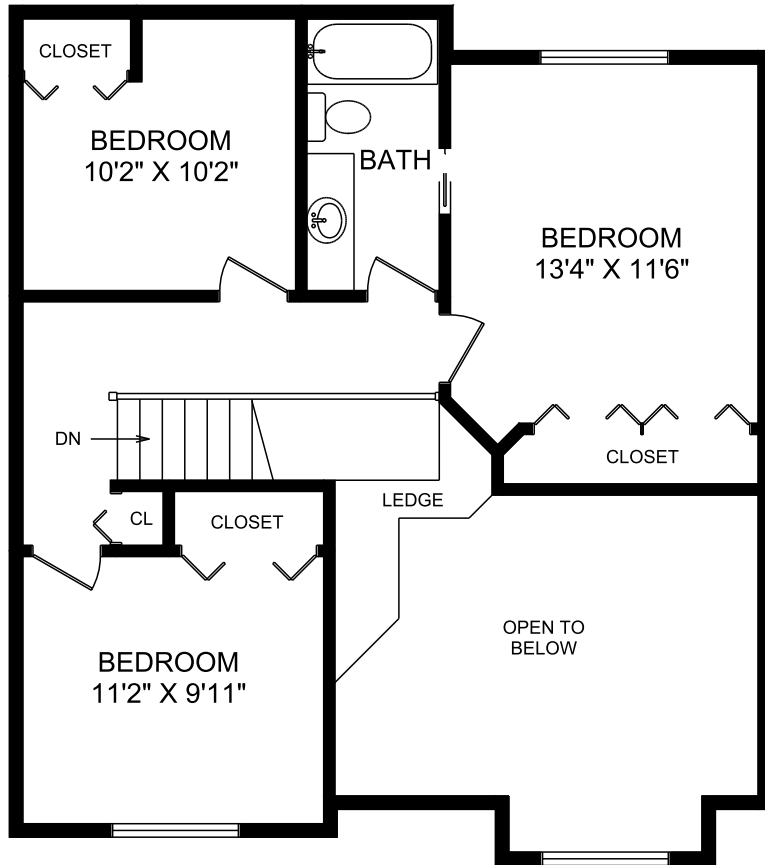

368 POOLEY PLACE SECOND FLOOR

	FINISHED SQ.FT.	UNFINISHED SQ.FT.	TOTAL SQ.FT.
MAIN FLOOR	717	0	717
SECOND FLOOR	854	0	854
TOTAL	1,571	0	1,571
PATIO		243	
GARAGE		233	
MEASURED AUG 7, 2008 ERIC WATTERS			