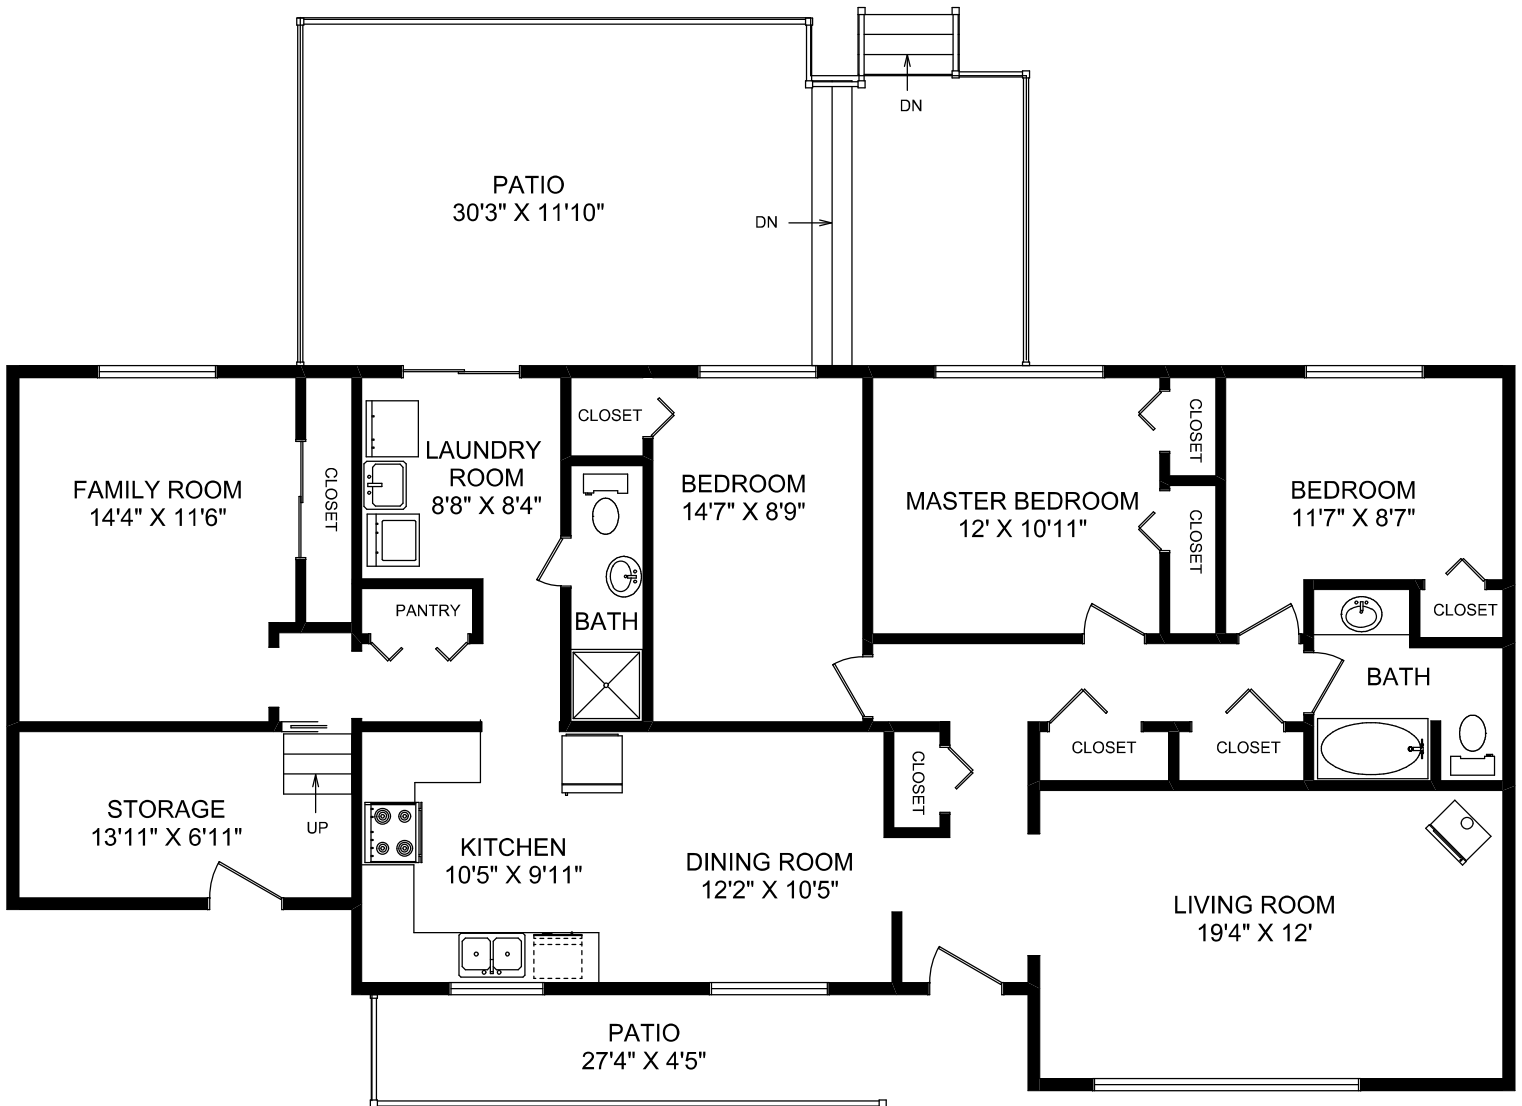

2187 FRENCH ROAD

MAIN FLOOR

	FINISHED SQ FT	UNFINISHED SQ FT	TOTAL SQ FT
MAIN FLOOR	1,677	0	1,677
LOWER FLOOR	0	1,351	1,351
TOTAL	1,677	1,351	3,028
PATIO		536	
GARAGE		373	
WORKSHOP		203	
STORAGE		117	

MEASURED FOR THE EXCLUSIVE USE OF TAMMI DIMOCK
ROYAL LEPAGE COAST CAPITAL

MEASURED SEPTEMBER 22, 2008 BY DUNCAN GIDNEY

All information furnished regarding this property is from sources deemed reliable but no warranty or representation is made to the accuracy thereof.