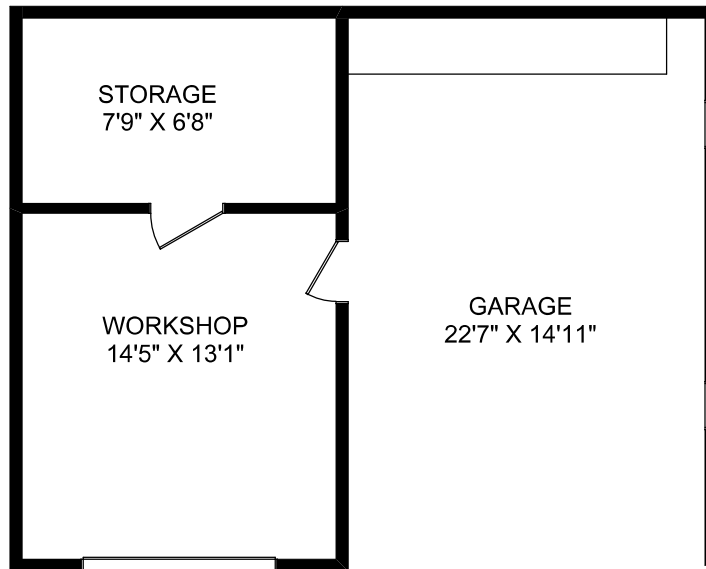

# 2187 FRENCH ROAD

GARAGE, STORAGE & WORKSHOP

	FINISHED SQ FT	UNFINISHED SQ FT	TOTAL SQ FT
MAIN FLOOR	1,677	0	1,677
LOWER FLOOR	0	1,351	1,351
TOTAL	1,677	1,351	3,028
PATIO		536	
GARAGE		373	
WORKSHOP		203	
STORAGE		117	

MEASURED FOR THE EXCLUSIVE USE OF TAMMI DIMOCK  
ROYAL LEPAGE COAST CAPITAL

MEASURED SEPTEMBER 22, 2008 BY DUNCAN GIDNEY

All information furnished regarding this property is from sources deemed reliable but no warranty or representation is made to the accuracy thereof.