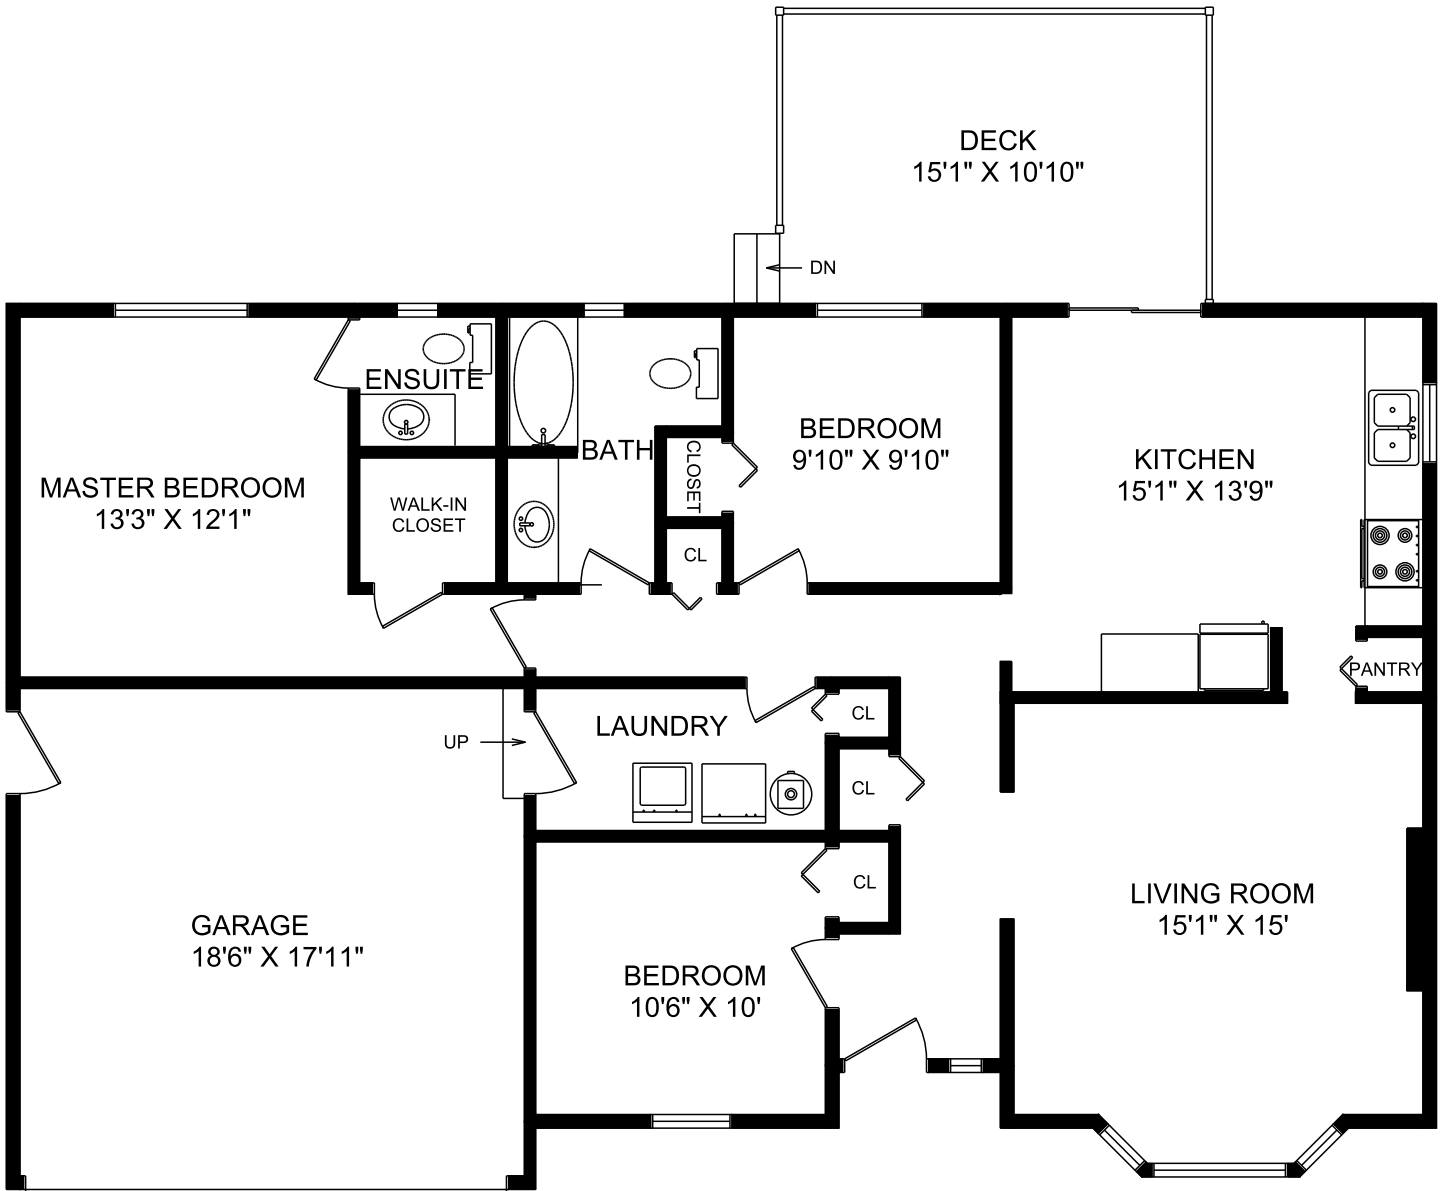

607 KILDEW ROAD

MAIN FLOOR

	FINISHED SQ FT	UNFINISHED SQ FT	TOTAL SQ FT
MAIN FLOOR	1282	0	1282
TOTAL	1282	0	1280
GARAGE		350	350
DECK		178	178

MEASURED FOR THE EXCLUSIVE USE OF TAMMI DIMOCK
ROYAL LEPAGE COAST CAPITAL - SOOKE

MEASURED NOVEMBER 12, 2008 BY DUNCAN GIDNEY

All information furnished regarding this property is from sources deemed reliable but no warranty or representation is made to the accuracy thereof.