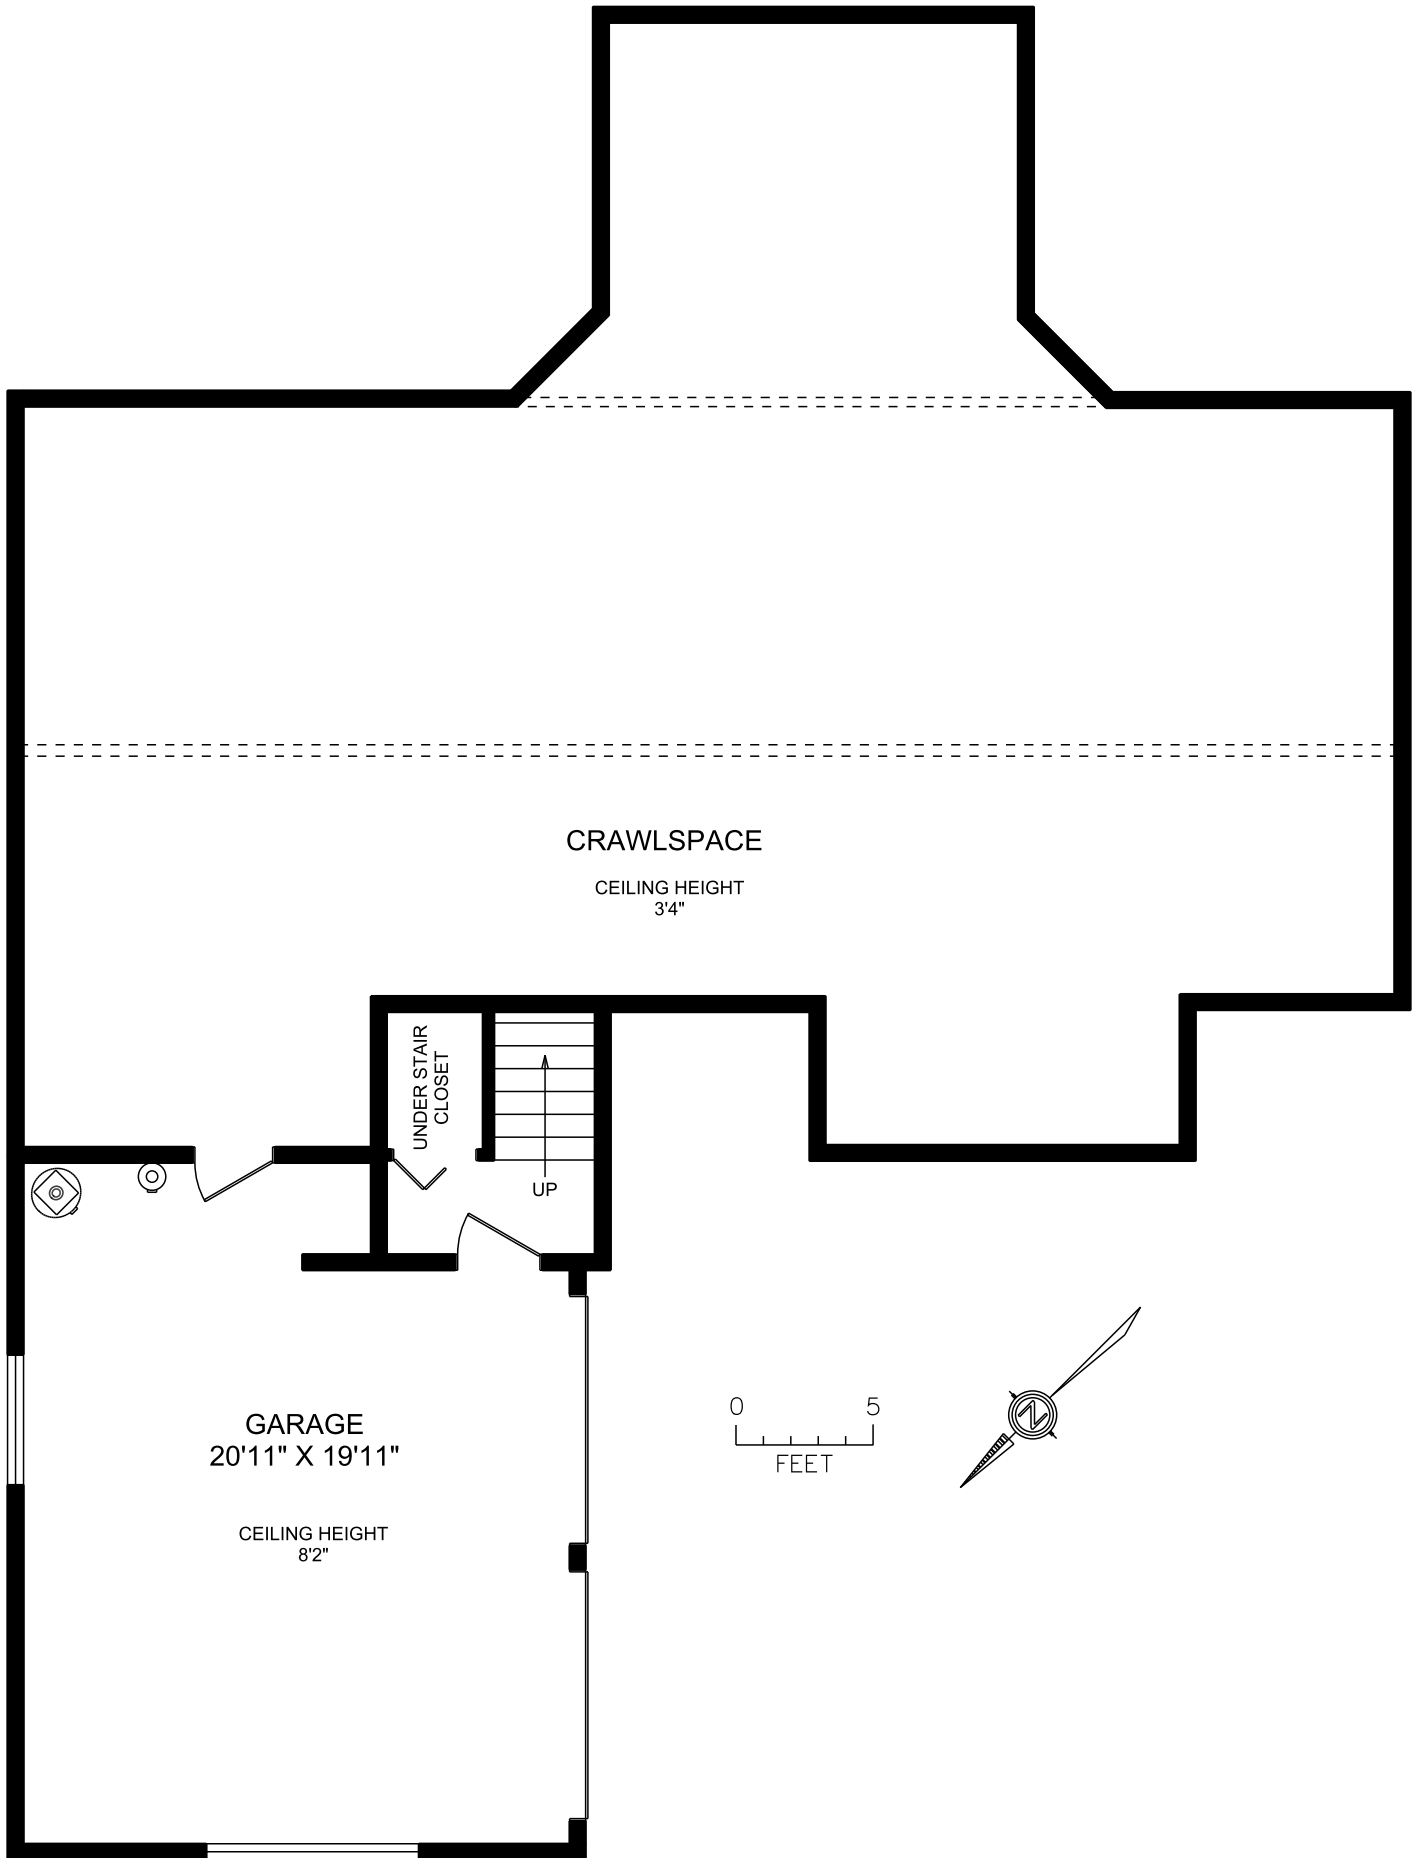

LOWER FLOOR

CRAWLSPACE

CEILING HEIGHT
3'4"

UNDER STAIR
CLOSET

UP

GARAGE
20'11" X 19'11"

CEILING HEIGHT
8'2"

0 5
FEET